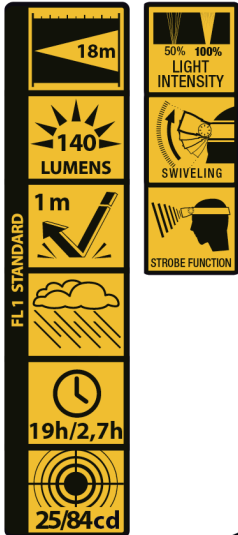

## 2 Watt LED Headlamp • 140 Lumen Power • STROBE Function

### M-HDL-001-DU

Function	100% - 50% - Off - Stroboscope
LED Type	2 Watt LED
Light Output	140 lumens
Beam Distance	18m
Beam Angle	81.7°
Run Time	100% = 2.7h / 50% = 19h
Water Resistance	IPX4
Material	Aluminium / ABS
Color	Black
Battery operated	3x AAA Alkaline included
Dimensions	7.50cm x 5.30cm x 5.00cm
Packaging	1 piece in blister
EAN	0884620049461